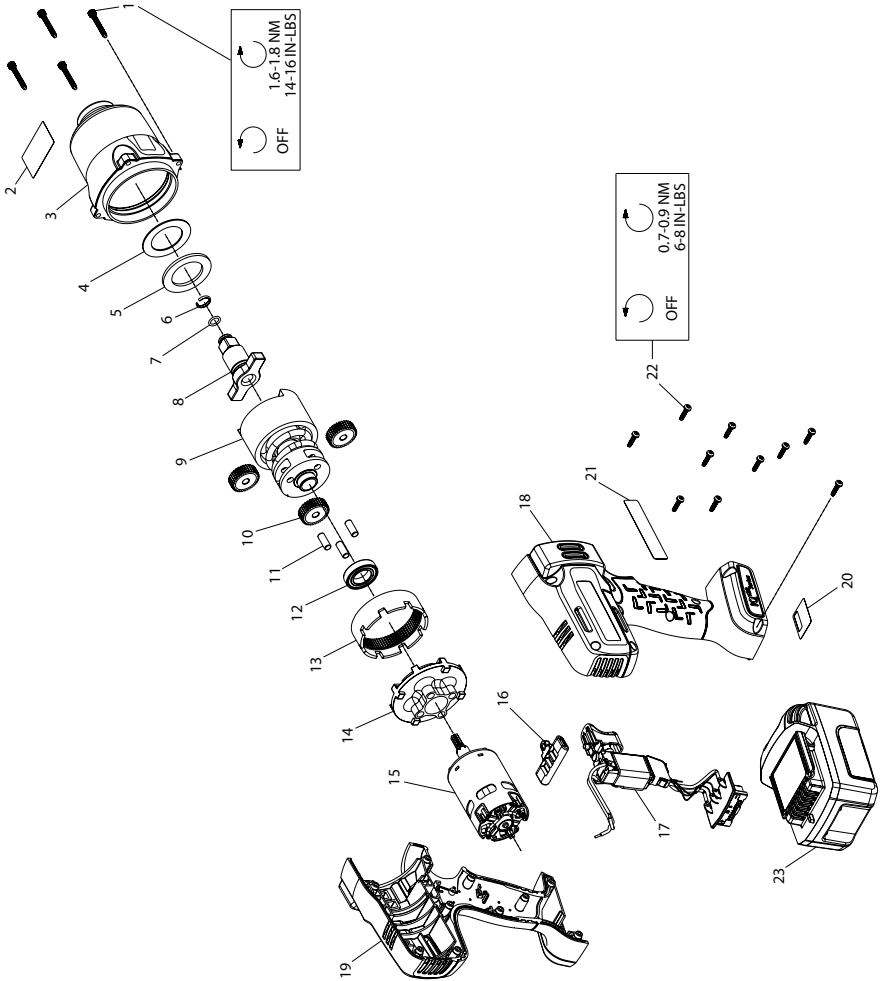

W7000 Series Cordless Impact Wrench - Exploded View

(Dwg. 48380281)

W7000 Series Cordless Impact Wrench - Parts List

Item	Part Description	Part Number	Item	Part Description	Part Number
*	Hammer Case Kit	W7150-K727	16	Forward/Reverse Actuator	W7150-K75
1	Screw, Hammer Case (4 Required)	---	17	Trigger & Battery Connector Kit	
2	Warning Label	---		for W7150, W7250	W7150-K93
3	Hammer Case Assembly	---		for W7150EU, W7250EU	W7150EU-K93
4	Washer, Rubber	---	*	Housing Kit	W7150-K40
5	Washer, Steel	---	18	Right Housing	---
*	Socket Retainer Kit	2125QTi-K425	19	Left Housing	---
6	Socket Retainer	---	20	Serial Number Label	---
7	O-Ring or Socket Retainer Spring	---	21	Information Label	---
*	Anvil Kit		22	Screw, Housing (10 Required)	---
	for W7150	W7150-K626	*	Fastener Kit	W7150-K105
	for W7250	W7250-K414	1	Screw, Hammer Case (4 Required)	---
8	Anvil	---	22	Screw, Housing (10 Required)	---
*	Socket Retainer Kit	---	*	Label Kit	W7150-K99
9	Impact Mechanism Kit	W7150-K724	2	Warning Label	---
*	Planetary Gear Kit	W7150-K37	20	Serial Number Label	---
10	Planet Gear (3 Required)	---	21	Information Label	---
11	Pin (3 Required)	---	23	20V Li-Ion Battery Pack	BL2010
12	Bearing, Gear Carrier	---	*24	Carrying Case	W7000-CASE
13	Ring Gear	---	*25	Protective Boot	W7150-BOOT
14	Ring Gear Holder	---	*26	Grease (1 lb can)	105-1LB
15	Electric Motor Kit		*27	Grease (8 lb can)	105-8LB
	for W7150, W7250	W7150-K54	*28	Grease Gun	R000A2-228
	for W7150EU, W7250EU	W7150EU-K54			

* Not illustrated

Parts and Maintenance

When the life of the tool has expired, it is recommended that the tool be disassembled, degreased and parts be separated by material so that they can be recycled.