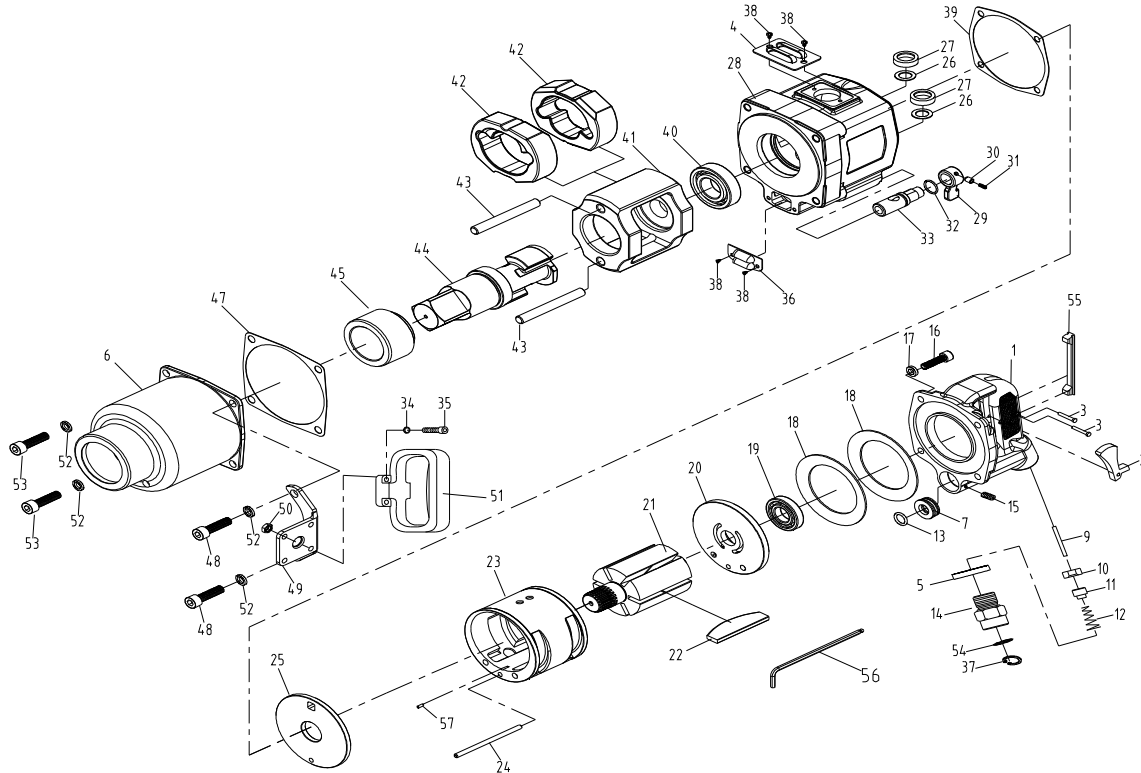

UIW400 1-1/2" AIR IMPACT WRENCH

NO.	Item No.	Description	Q'ty	NO.	Item No.	Description	Q'ty
1	1062A-01	End Cap Ass'y	1	30	106230-01	Locking Pin	1
2	16232-02	Trigger	1	31	16133-01	Spring	1
3	106203-01	Plug	2	32	ORN13.8-1.9	O-Ring	1
4	106262-01	Muffler Slice	1	33	106233-01	Reverse Lever	1
5	SWR28.5-43.1-5.4	Washer	1	34	SWR6.2-10.2-1.5	Washer	4
6	1062B-01	Cylinder Housing Ass'y	1	35	MRUCR06010025	Screw	4
7	106207-01	Bushing	1	36	106237-01	Muffler Slice	1
9	106209-01	Valve Stem	1	37	RTW-18	Retainer Ring	1
10	16246-01	Plug	1	38	VPCCZ04214009	Screw	4
11	106211-01	Valve Bushing	1	39	106243-01	Gasket	1
12	106212-01	Valve Spring	1	★40	BBS-6206ZZ	Ball Bearing	1
13	ORNP14	O-Ring	1	41	106245-01	Hammer Cage	1
14	106214-01	Air Inlet Bushing	1	42	106246-01	Hammer Dog	2
15	MNUCD03005005	Screw	1	43	106247-02	Hammer Pin	2
16	MRUAR08012045	Screw	4	44	106248-11	Anvil(1-1/2"DR*2"L)	1
17	SWR8.5-13.5-2.5	Washer	4	45	106249-11	Bushing	1
18	106218-01	Washer	2	47	106251-01	Gasket	1
★19	BBS-R14	Ball Bearing	1	48	MRUAR10015045	Screw	2
20	106220-01	Rear End Plate	1	49	106253-01	Handle Grip Rack	1
21	106221-01	Rotor	1	50	46138-01	Valve Plug	4
★22	106222-01	Rotor Blade	6	51	16207-01	Handle	1
▲23	106223-01	Cylinder	1	52	SWR10.5-16.7-2.2	Washer	4
24	106224-01	Dowel Pin	1	53	MRUAR10015040	Screw	2
25	106225-01	Front End Plate	1	54	56258-01	Mesh Filter	1
★26	106226-01	Valve Seat	2	55	106260-01	Grip	1
27	106227-01	Oil Seal	2	56	LER5-33-165	Hex Key	1
▲28	106228-03	Cylinder Housing	1	57	106259-01	Pin	1
29	106229-01	Reverse Switch	1				