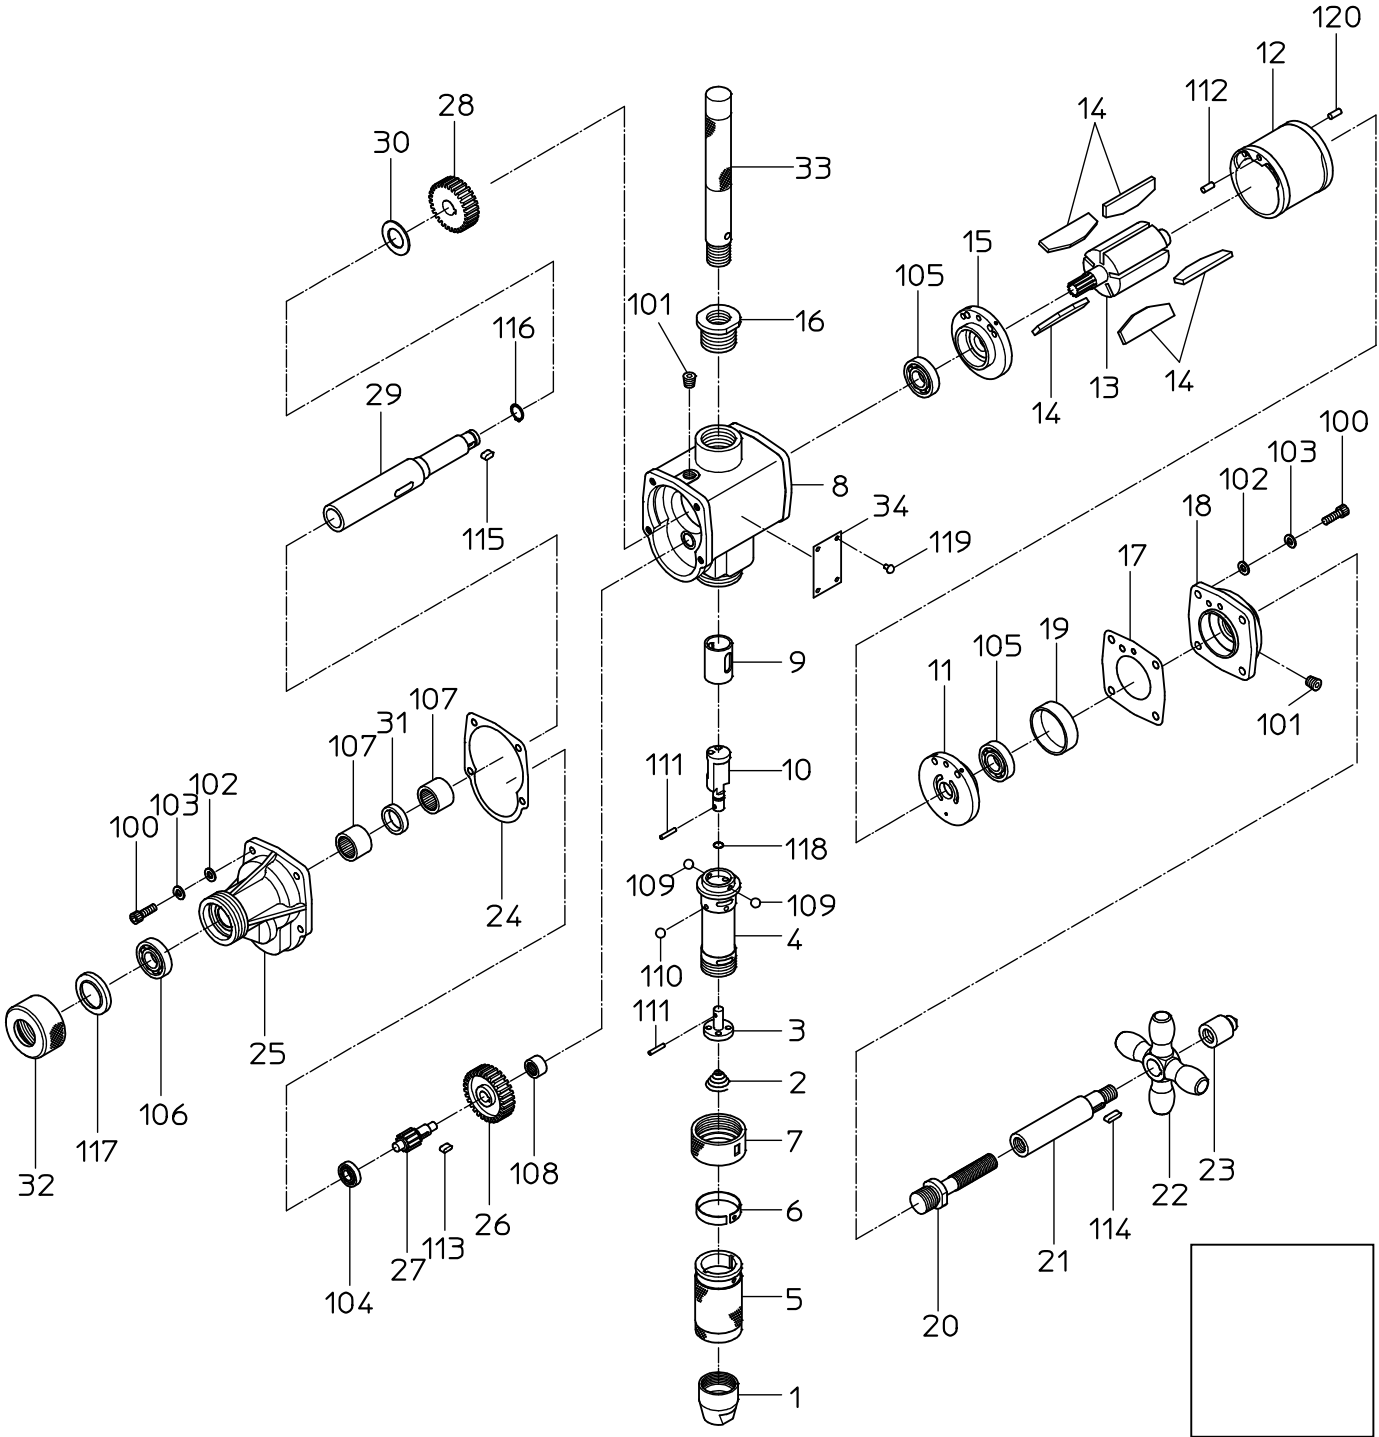

PARTS LIST

NRD-14R

510222

NIPPON PNEUMATIC MFG. CO., LTD.

PARTS LIST

(1/2)

MODEL : **NRD-14R**

510222

ITEM	PART NO.	PART NAME	Q' ty
1	15100940	INLET BUSHING	1
2	15100930	THROTTLE SPRING	1
3	15101000	THROTTLE VALVE	1
4	15100990	THROTTLE ARBOR	1
5	15100970	GRIP	1
6	15100980	GRIP RING	1
7	15101010	ARBOR NUT	1
8	Not available separately. Available only as ROTOR CASE CP (P/No. 15106719)	ROTOR CASE	1
9	Not available separately. Available only as ROTOR CASE CP (P/No. 15106719)	REVERSE BUSH	1
10	15101070	REVERSE VALVE	1
11	15101150	TOP PLATE	1
12	15101140	CYLINDER	1
13	15101180	ROTOR	1
14	15101160	VANE	5
15	15101170	BOTTOM PLATE	1
16	15207510	SOCKET	1
17	15101120	TOP SEAL	1
18	Not available separately. Available only as OIL CASE WB (P/No. 15106703)	OIL CASE	1
19	Not available separately. Available only as OIL CASE WB (P/No. 15106703)	OIL BUSH	1
20	15101050	FEED SCREW	1
21	15101060	FEED SLEEVE	1
22	15101040	FEED HANDLE	1
23	15101020	CENTER	1
24	15101130	BOTTOM SEAL	1
25	Not available separately. Available only as GEAR CASE CP (P/No. 15106718)	GEAR CASE	1
26	15101200	REDUCTION GEAR	1
27	15100860	REDUCTION GEAR	1
28	15100870	SOCKET GEAR	1
29	15100880	DRILL SOCKET	1
30	15101100	THRUST WASHER	1
31	15101300	BEARING COLLAR	1
32	15101240	SOCKET NUT	1
33	15101110	HOLDER	1
34		NAME PLATE	1
100	74006020	CAP SCREW	8
101	28100501	HEX. SOCKET PLUG	2
102	76310206	WASHER	8
103	76420106	SPRING WASHER	8
104	28201067	BALL BEARING	1
105	28201089	BALL BEARING	2
106	28202017	THRUST BEARING	1
107	28203052	NEEDLE BEARING	2
108	28203063	NEEDLE BEARING	1
109	25502120	STEEL BALL	2
110	25502010	STEEL BALL	1
111	28206044	PIN	2